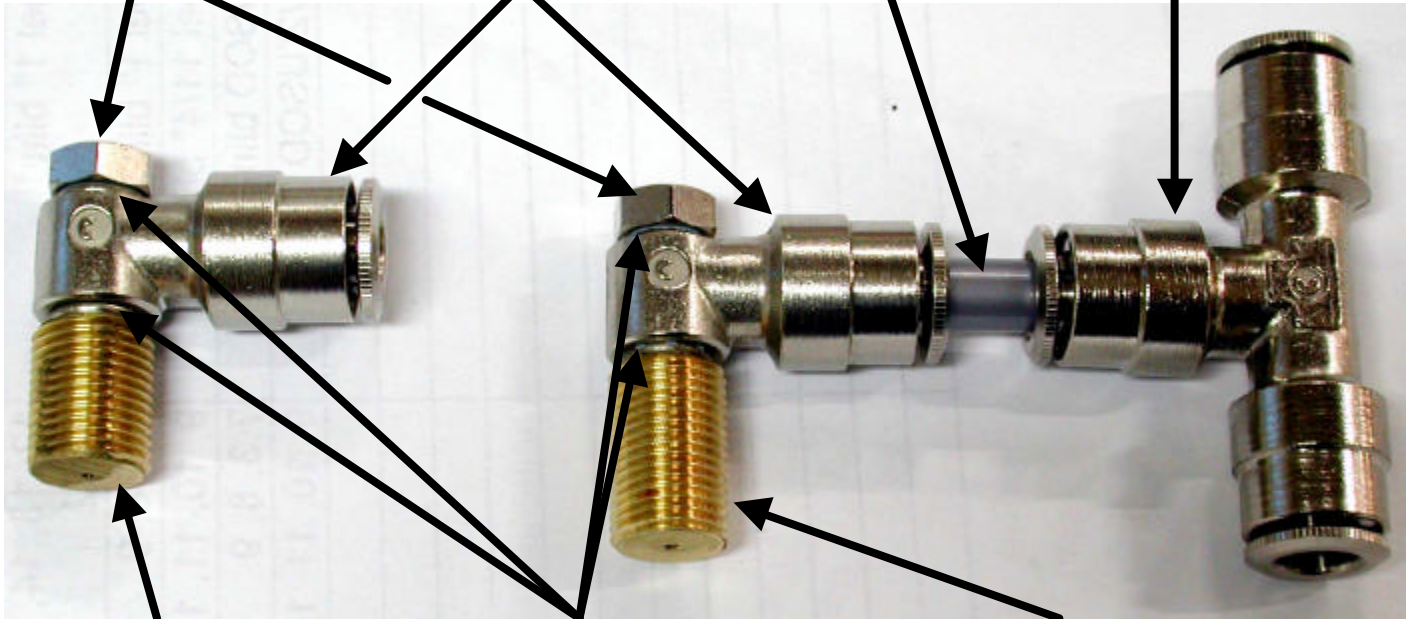

Air Fittings

4793813-01

5700321-03

4703926-03

N/A

5700923-01

7412209-20

5700318-05

Air Fittings

4704065-01
(Screw)

5700316-07
(90° fitting)

8775365-02
(6mm Grey Tubing)

5700321-03
(T connection)

5613877-01
(Short Motor Connector)

5609320-01
(Gasket/Washer)

5613877-02
(Long Motor Connector)

Part #	Description
4703926-03	FITTING,BULKHEAD UNION,AIR
4704065-01	NIPPLE,SINGLE BANJO
4793813-01	RESTRICTION,6/4MM,90902021-10
5609320-01	WASHER,M5 NBR/S/S IL-M5 34634
5613877-01	ORIFICE,DR MOTOR,BRS,D=1.0MM
5613877-02	ORIFICE,DR MOTOR,BRS,D=1.2MM
5700316-07	COUPLING,DOOR MOTOR,6-M5
5700318-05	COUPLING,ANGLED,6/4MM 1/8"
5700321-03	FTG,CMPRSN TEE,LOADED DISC
5700923-01	UNION,STRAIGHT,6/4MM 1/8"
7412209-20	MUFF ISO 228/1-G,1/8"MSG
8775365-02	AIR-LINE TUBING,6MMODX4.2MMID